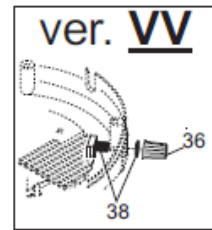

24A 240 V. - (rif. 24A-22-10-08-68)
24B 110V./60Hz

APOLLO LEVA - until 2014.12

	REF	ART	COD	Q
	02	REAMER, APOLLO 	IB4000720	1
	04B	PLASTIC BOWL FOR APOLLO ECO	IB4070710	1
	04A	S/STEEL BOWL HIGHER_ APOLLO	IB2260705	1
	05	CILINDRO COMPENSAZ. PIGNA PLL	IB4000721	5
	06 CR	CHROME BODY _ APOLLO	IB4080700	1
	06 NR	CAMPANA NERA PLL	IB4070700	1
	06 NA	WHITE BODY _ APOLLO	IB4000700	1
	06 RS	RED COLOUR BODY	IB4030700	1
	08	HEXAGONAL DRIVE SHAFT	IB9866025	1
	10	GASKET FOR APOLLO 	IB4180700	1
	12	UPPER FLANGE	IB2420700	1
	16	LOWER FLANGE	IB2420710	1
	18	FLANGE PIN	IB2080710	1
	20	OUTER S/STEEL SEEGER 08	IB77SE08	20
	22	BALL BEARING _ APOLLO	IB7300700	1
	24B	MOTOR 110V 60HZ APOLLO	IB9865137	1
	24A	MOTOR 230/50/1 FOR APOLLO	IB9865132	1
	26	ON/OFF SWITCH _ SIRIO/APOLLO 	IB5800100	5
	28	STRAIN RELIEF PA 228	IB5900700	5
	30	STRAIN RELIEF PVC DIA 7	IB5890700	10
	32A	TERMINAL BLOCK 3 POLES 27	19410822	5
	32B	TERMINAL BLOCK	IB5906410	1
	34B	US POWER CORD	IB5503008	1
	34A	SHUKO CORD	IB5503000	1