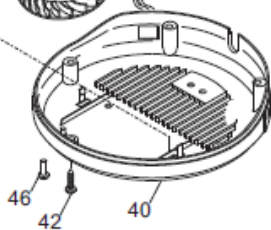

24A 240 V. - (rif. 24A-22-10-08-68)
24B 110V./60Hz

APOLLO LEVA - until 2014.12

	REF	ART	COD	Q
	02	REAMER, APOLLO 	IB4000720	1
	04B	PLASTIC BOWL FOR APOLLO ECO	IB4070710	1
	04A	S/STEEL BOWL HIGHER_ APOLLO	IB2260705	1
	05	CILINDRO COMPENSAZ. PIGNA PLL	IB4000721	5
	06 CR	CHROME BODY _ APOLLO	IB4080700	1
	06 NR	CAMPANA NERA PLL	IB4070700	1
	06 NA	WHITE BODY _ APOLLO	IB4000700	1
	06 RS	RED COLOUR BODY	IB4030700	1
	08	HEXAGONAL DRIVE SHAFT	IB9866025	1
	10	GASKET FOR APOLLO 	IB4180700	1
	12	UPPER FLANGE	IB2420700	1
	16	LOWER FLANGE	IB2420710	1
	18	FLANGE PIN	IB2080710	1
	20	OUTER S/STEEL SEEGER 08	IB77SE08	20
	22	BALL BEARING _ APOLLO	IB7300700	1
	24B	MOTOR 110V 60HZ APOLLO	IB9865137	1
	24A	MOTOR 230/50/1 FOR APOLLO	IB9865132	1
	26	ON/OFF SWITCH _ SIRIO/APOLLO 	IB5800100	5
	28	STRAIN RELIEF PA 228	IB5900700	5
	30	STRAIN RELIEF PVC DIA 7	IB5890700	10
	32A	TERMINAL BLOCK 3 POLES 27	19410822	5
	32B	TERMINAL BLOCK	IB5906410	1
	34B	US POWER CORD	IB5503008	1
	34A	SHUKO CORD	IB5503000	1